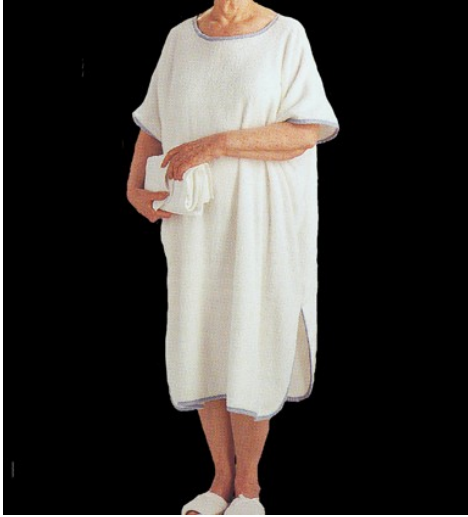

# BATH PONCHOS

LANCHA TEXTILES NOW OFFERS A FULL LINE OF TERRY BATH PONCHO'S. OUR BATH PONCHOS COME IN A VARIETY OF SIZES AND ARE MADE FROM HIGH QUALITY TERRY CLOTH. THEY ARE THEN BOUND IN ATTRACTIVE BLUE BINDING AND ARE SOLD IN CASE LOTS OF 6 UNITS. WE CAN CUSTOMIZE THESE PONCHOS AND MAKE THEM SPECIAL SIZES AND/OR COLOR UPON REQUEST. (MINIMUM ORDERS WILL APPLY ON ALL CUSTOM SIZES AND COLORS)

PROUDLY CRAFTED IN THE USA.

ITEM #	CUT SIZE	CLOSURE	COLOR	CASE PUT UP	CASE WEIGHT
1520	35X88	SIDE SNAPS	WHITE	6 EA	12 LBS
1720	54X88	SIDE SNAPS	WHITE	3 EA	17 LBS
1720C	54X—	SIDE SNAPS	WHITE	3 EA	** LBS